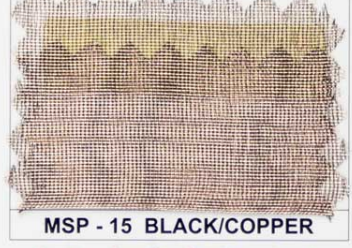

SPECIFICATIONS

- Dry Clean Recommended
- Woven Yarn Dyed
- 100% Silk
- 54 Inches Wide - Plain Style
- 42 Inches Wide - Crushed Style

MSP - 01 WHITE/SILVER

MSP - 02 PINK/SILVER

MSP - 03 PEACH/GOLD

MSP - 04 WHITE/GOLD

MSP - 05 PINK/GOLD

MSP - 06 IVORY/GOLD

MSP - 07 GOLD/GOLD

MSP - 08 GOLD/COPPER

MSP - 09 BURGUNDY/GOLD

MSP - 10 BROWN/GOLD

MSP - 11 GREEN/GOLD

MSP - 12 PURPLE/GREEN

MSP - 13 PURPLE/GOLD

MSP - 14 BURGUNDY/SILVER

MSP - 15 BLACK/COPPER

MSP - 16 BLACK/GOLD

MSP - 17 SILVER/SILVER

MSP - 18 BLACK/SILVER

MSP - 19 FUCHSIA/GOLD

MSP - 20 RED/GOLD

MSP - 21 RED/SILVER

MSP - 22 RED/RED

MSP - 23 PURPLE/SILVER

MSP - 24 WHITE/PURPLE

MSP - 25 RED/BLACK

MSP - 26 RED/BLUE

MSP - 28 BLACK/PURPLE

MSP - 29 BLACK/BLACK