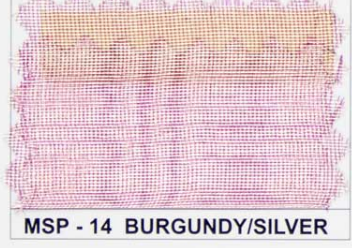

MSP - 10 BROWN/GOLD