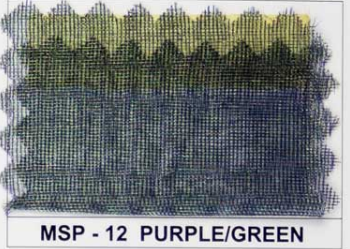

SPECIFICATIONS

- Dry Clean Recommended
- Woven Yarn Dyed
- 100% Silk
- 54 Inches Wide - Plain Style
- 42 Inches Wide - Crushed Style

MSP - 01 WHITE/SILVER

MSP - 02 PINK/SILVER

MSP - 03 PEACH/GOLD

MSP - 04 WHITE/GOLD

MSP - 05 PINK/GOLD

MSP - 06 IVORY/GOLD

MSP - 07 GOLD/GOLD

MSP - 08 GOLD/COPPER

MSP - 09 BURGUNDY/GOLD

MSP - 10 BROWN/GOLD

MSP - 11 GREEN/GOLD

MSP - 12 PURPLE/GREEN

MSP - 13 PURPLE/GOLD

MSP - 14 BURGUNDY/SILVER

MSP - 15 BLACK/COPPER

MSP - 16 BLACK/GOLD

MSP - 17 SILVER/SILVER

MSP - 18 BLACK/SILVER

MSP - 19 FUCHSIA/GOLD

MSP - 20 RED/GOLD

MSP - 21 RED/SILVER

MSP - 22 RED/RED

MSP - 23 PURPLE/SILVER

MSP - 24 WHITE/PURPLE

MSP - 25 RED/BLACK

MSP - 26 RED/BLUE

MSP - 28 BLACK/PURPLE

MSP - 29 BLACK/BLACK